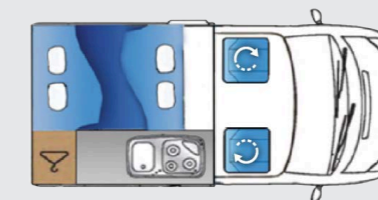

DAY

NIGHT

*All models and features are subject to variations in fleet

TECHNICAL SPEC

CHASSIS	VW Transporter LWB
VEHICLE TYPE	VW T6 LWB or similar
YEAR	Less than 2 years
ENGINE	2.0 litre Diesel
FUEL CONSUMPTION	7.0 litres / 100 km
GEARBOX	5 speed manual
CRUISE CONTROL	✓
REVERSING SENSORS	✓
AIRBAGS	✓

AMENITIES

230V SOCKETS	2
12V SOCKETS	x
SOUND SYSTEM	Drivers cab DAB radio / Bluetooth / USB

FACILITIES

GPS	Optional extra
BIKE RACK	x
GAS HOB	2 burner
GAS OVEN	x
SINK	✓
FRIDGE	39 litres
FREEZER	x
KITCHEN KIT & KETTLE	✓
DINING AREA	✓
SHOWER	x
TOILET	Optional extra
HEATING	✓
ELECTRICITY	✓
HOT WATER	x
FRESH WATER TANK CAPACITY	13 litres
WASTE WATER TANK CAPACITY	N/A
STORAGE	✓

CAPACITY

SEATS	4
SLEEPS	2
BEDDING LAYOUT	2 Double Beds

DIMENSIONS

LENGTH	5.3m
WIDTH	1.9m
HEIGHT	2.65m
FOLD OUT DOUBLE BED	1880x1200mm
ROOF DOUBLE BED	2000x1250mm

SECURITY DEPOSIT:

£1300/€1700