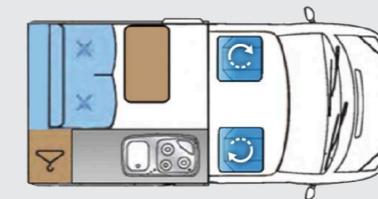

Modern VW camper, classic road trip

Ranger

VW Campervan with 'High Top' roof

A compact, cool and functional VW campervan built on a long wheelbase, the Ranger is a great budget option for 4 people sharing. Enjoy the high top roof for extra space and comfort, in addition to all your basic cooking, sleeping and living facilities.

YEAR-ROUND VALUE

- ✓ Modern VW Camper designed with a high top roof for extra space & comfort
- ✓ Practical layout with good storage space
- ✓ BlueMotion fuel efficient technology
- ✓ Travel at ease: tailgate tent and portable toilet available as hireable extras

MAX.

IDEAL

DAY

NIGHT

*All models and features are subject to variations in fleet

TECHNICAL SPEC

CHASSIS	VW Transporter LWB
VEHICLE TYPE	VW T6 LWB or similar
YEAR	Less than 2 years
ENGINE	2.0 litre Diesel
FUEL CONSUMPTION	7.0 litres / 100 km
GEARBOX	5 speed manual
CRUISE CONTROL	✓
REVERSING SENSORS	✓
AIRBAGS	✓

AMENITIES

230V SOCKETS	2
12V SOCKETS	x
SOUND SYSTEM	Drivers cab DAB radio / Bluetooth / USB

FACILITIES

GPS	Optional extra
BIKE RACK	x
GAS HOB	2 burner
GAS OVEN	x
SINK	✓
FRIDGE	39 litres
FREEZER	x
KITCHEN KIT & KETTLE	✓
DINING AREA	✓
SHOWER	x
TOILET	Optional extra
HEATING	✓
ELECTRICITY	✓
HOT WATER	x
FRESH WATER TANK CAPACITY	13 litres
WASTE WATER TANK CAPACITY	N/A
STORAGE	✓

CAPACITY

SEATS	4
SLEEPS	2
BEDDING LAYOUT	2 Double Beds

DIMENSIONS

LENGTH	5.3m
WIDTH	1.9m
HEIGHT	2.65m
FOLD OUT DOUBLE BED	1880x1200mm
ROOF DOUBLE BED	2000x1250mm

SECURITY DEPOSIT:

£1300/€1700