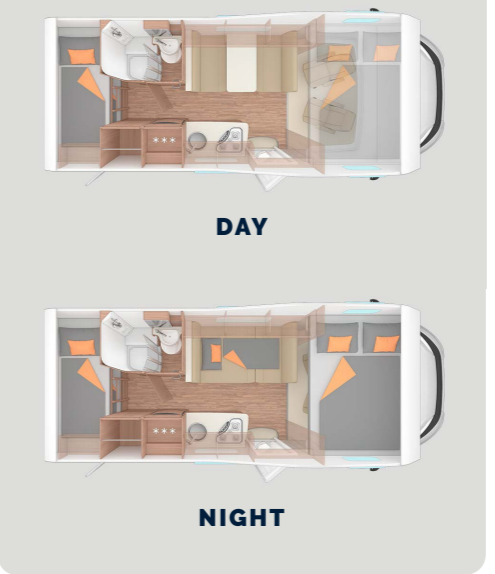

Experience the biggest views!

Grande

Motorhome comfort for 6 people

With a full range of RV amenities & sleeping facilities for 6 people, the Grande is ideal for families or groups of friends touring. This 6 person motorhome is bigger than a campervan and comes equipped with 2 double beds, 2 bunk beds, kitchen, lounge, shower and toilet.

BEST SELLER

- ✓ Perfect for families or groups of friends touring the UK & Ireland
- ✓ Ample storage space for 6 people with garage & wardrobe
- ✓ GPS, reversing camera and built-in media player as standard
- ✓ 3 burner gas hob, oven & full size fridge/freezer

AMENITIES

230V SOCKETS	4
12V SOCKETS	1
SOUND SYSTEM	Drivers cab DAB radio / Bluetooth / USB

FACILITIES

GPS	✓
BIKE RACK	✓
GAS HOB	3 burner
GAS OVEN	✓
SINK	✓
FRIDGE	110 litres
FREEZER	✓
KITCHEN KIT & KETTLE	✓
DINING AREA	✓
SHOWER	✓
TOILET	✓
HEATING	✓
ELECTRICITY	✓
HOT WATER	✓
FRESH WATER TANK CAPACITY	105 litres
WASTE WATER TANK CAPACITY	101 litres
STORAGE	✓

CAPACITY

SEATS	6
SLEEPS	6
BEDDING LAYOUT	2 double beds 2 single bunks

DIMENSIONS

LENGTH	6.47m
WIDTH	2.3m
HEIGHT	3.24m
OVERCAB DOUBLE BED	1990x1400mm
FOLD OUT DOUBLE BED	1760x1400mm
SINGLE BUNK	2000x760mm
SINGLE BUNK	2110x740mm