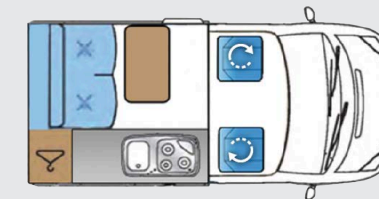

Compact, cool and functional

NOMAD

VW Camper with 'Pop Top' roof

Fans of the original VW camper will love this practical and stylish T6 camper with the iconic pop top roof. Perfect for couples or friends who want to sleep separately, the Nomad is equipped with all the basics - gas hob, fridge, sink, heating, electric hook-up, storage and 2 double beds.

BEST SELLER

- ✓ Modern Volkswagen camper for 2 people
- ✓ Pop top roof for extra space and comfort
- ✓ Practical layout with good storage space
- ✓ Travel at ease: tailgate tents and portable toilet available as hireable extras

MAX.

IDEAL

DAY

NIGHT

*All models and features are subject to variations in fleet

TECHNICAL SPEC

CHASSIS	VW Transporter SWB
VEHICLE TYPE	VW T6 Transporter SWB or similar
YEAR	Less than 2 years
ENGINE	2.0 litre Diesel
FUEL CONSUMPTION	7.0 litres / 100 km
GEARBOX	5 speed manual
CRUISE CONTROL	✓
REVERSING SENSORS	✓
AIRBAGS	✓

AMENITIES

230V SOCKETS	2
12V SOCKETS	x
SOUND SYSTEM	Drivers cab DAB radio / Bluetooth / USB

FACILITIES

GPS	Optional extra
BIKE RACK	✓
GAS HOB	2 burner
GAS OVEN	x
SINK	✓
FRIDGE	39 litres
FREEZER	x
KITCHEN KIT & KETTLE	✓
DINING AREA	✓
SHOWER	x
TOILET	Optional extra
HEATING	✓
ELECTRICITY	✓
HOT WATER	x
FRESH WATER TANK CAPACITY	13 litres
WASTE WATER TANK CAPACITY	N/A
STORAGE	✓

CAPACITY

SEATS	4
SLEEPS	2
BEDDING LAYOUT	2 Double Beds

DIMENSIONS

LENGTH	4.9m
WIDTH	1.9m
HEIGHT	2.0m
POP-UP ROOF UP	2.5m
FOLD OUT DOUBLE BED	1880x1200mm
ROOF DOUBLE BED	1880x1100mm

SECURITY DEPOSIT:

£1300/€1700