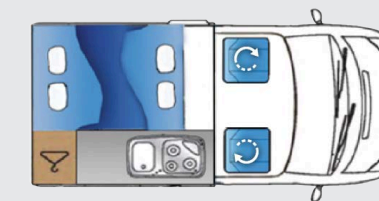

DAY

NIGHT

*All models and features are subject to variations in fleet

TECHNICAL SPEC

CHASSIS	VW Transporter SWB
VEHICLE TYPE	VW T6 Transporter SWB or similar
YEAR	Less than 2 years
ENGINE	2.0 litre Diesel
FUEL CONSUMPTION	7.0 litres / 100 km
GEARBOX	5 speed manual
CRUISE CONTROL	✓
REVERSING SENSORS	✓
AIRBAGS	✓

AMENITIES

230V SOCKETS	2
12V SOCKETS	x
SOUND SYSTEM	Drivers cab DAB radio / Bluetooth / USB

FACILITIES

GPS	Optional extra
BIKE RACK	✓
GAS HOB	2 burner
GAS OVEN	x
SINK	✓
FRIDGE	39 litres
FREEZER	x
KITCHEN KIT & KETTLE	✓
DINING AREA	✓
SHOWER	x
TOILET	Optional extra
HEATING	✓
ELECTRICITY	✓
HOT WATER	x
FRESH WATER TANK CAPACITY	13 litres
WASTE WATER TANK CAPACITY	N/A
STORAGE	✓

CAPACITY

SEATS	4
SLEEPS	2
BEDDING LAYOUT	2 Double Beds

DIMENSIONS

LENGTH	4.9m
WIDTH	1.9m
HEIGHT	2.0m
POP-UP ROOF UP	2.5m
FOLD OUT DOUBLE BED	1880x1200mm
ROOF DOUBLE BED	1880x1100mm

SECURITY DEPOSIT:

£1300/€1700