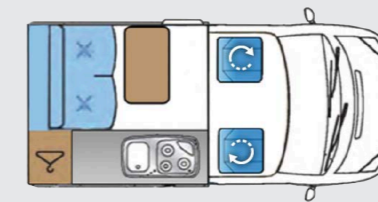

Festivals, surfing or budget road trip?

Budget Camping Car

Ideal for independent travellers on a budget, the Roadie is a functional vehicle equipped with all the basics - double bed, gas hob for cooking, fridge, sink, heating, electric hook-up, and storage space. Like car hire with benefits, its compact size makes it economical and easy to drive.

BUDGET CAMPER

- ✓ Compact and economical 2 person camper
- ✓ On-board cooking, heating and refrigeration facilities
- ✓ Practical interior design with high quality finish
- ✓ Easy to park! Perfectly suited to the UK and Ireland road network

MAX.

IDEAL

DAY

NIGHT

*All models and features are subject to variations in fleet

TECHNICAL SPEC

CHASSIS	VW Transporter SWB
VEHICLE TYPE	VW T6 Transporter SWB or similar
YEAR	Less than 2 years
ENGINE	2.0 litre Diesel
FUEL CONSUMPTION	7.0 litres / 100 km
GEARBOX	5 speed manual
CRUISE CONTROL	✓
REVERSING SENSORS	✓
AIRBAGS	✓

AMENITIES

230V SOCKETS	2
12V SOCKETS	x
SOUND SYSTEM	Drivers cab DAB radio / Bluetooth / USB

FACILITIES

GPS	Optional extra
BIKE RACK	x
GAS HOB	2 burner
GAS OVEN	x
SINK	✓
FRIDGE	39 litres
FREEZER	x
KITCHEN KIT & KETTLE	✓
DINING AREA	✓
SHOWER	x
TOILET	Optional extra
HEATING	✓
ELECTRICITY	✓
HOT WATER	x
FRESH WATER TANK CAPACITY	13 litres
WASTE WATER TANK CAPACITY	N/A
STORAGE	✓

CAPACITY

SEATS	4
SLEEPS	2
BEDDING LAYOUT	Double Bed

DIMENSIONS

LENGTH	4.9m
WIDTH	1.9m
HEIGHT	2.0m
FOLD OUT DOUBLE BED	1880x1200mm

SECURITY DEPOSIT:

£1300/€1700