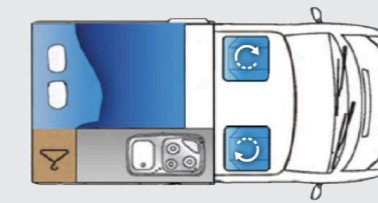

MAX.

IDEAL

DAY

NIGHT

*\*All models and features are subject to variations in fleet*